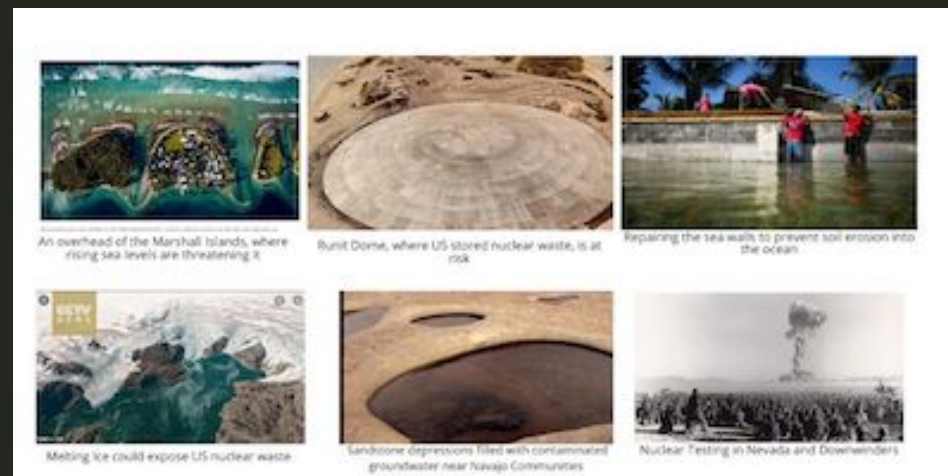

REVERSE THE TREND SAVE OUR PEOPLE, SAVE OUR PLANET

What's the Problem?

There is a great lack of awareness about the repercussions of climate change on indigenous communities near test sites and nuclear waste. Most leaders are also ignoring their legal obligations to tackle these issues.

From Top Left to Bottom Right: Rising Sea Levels in the Marshall Islands, Runit Dome filled with US nuclear waste, Repairing the Sea Wall, Greenland, and Sandstone Depressions filled with radioactive water, and nuclear test