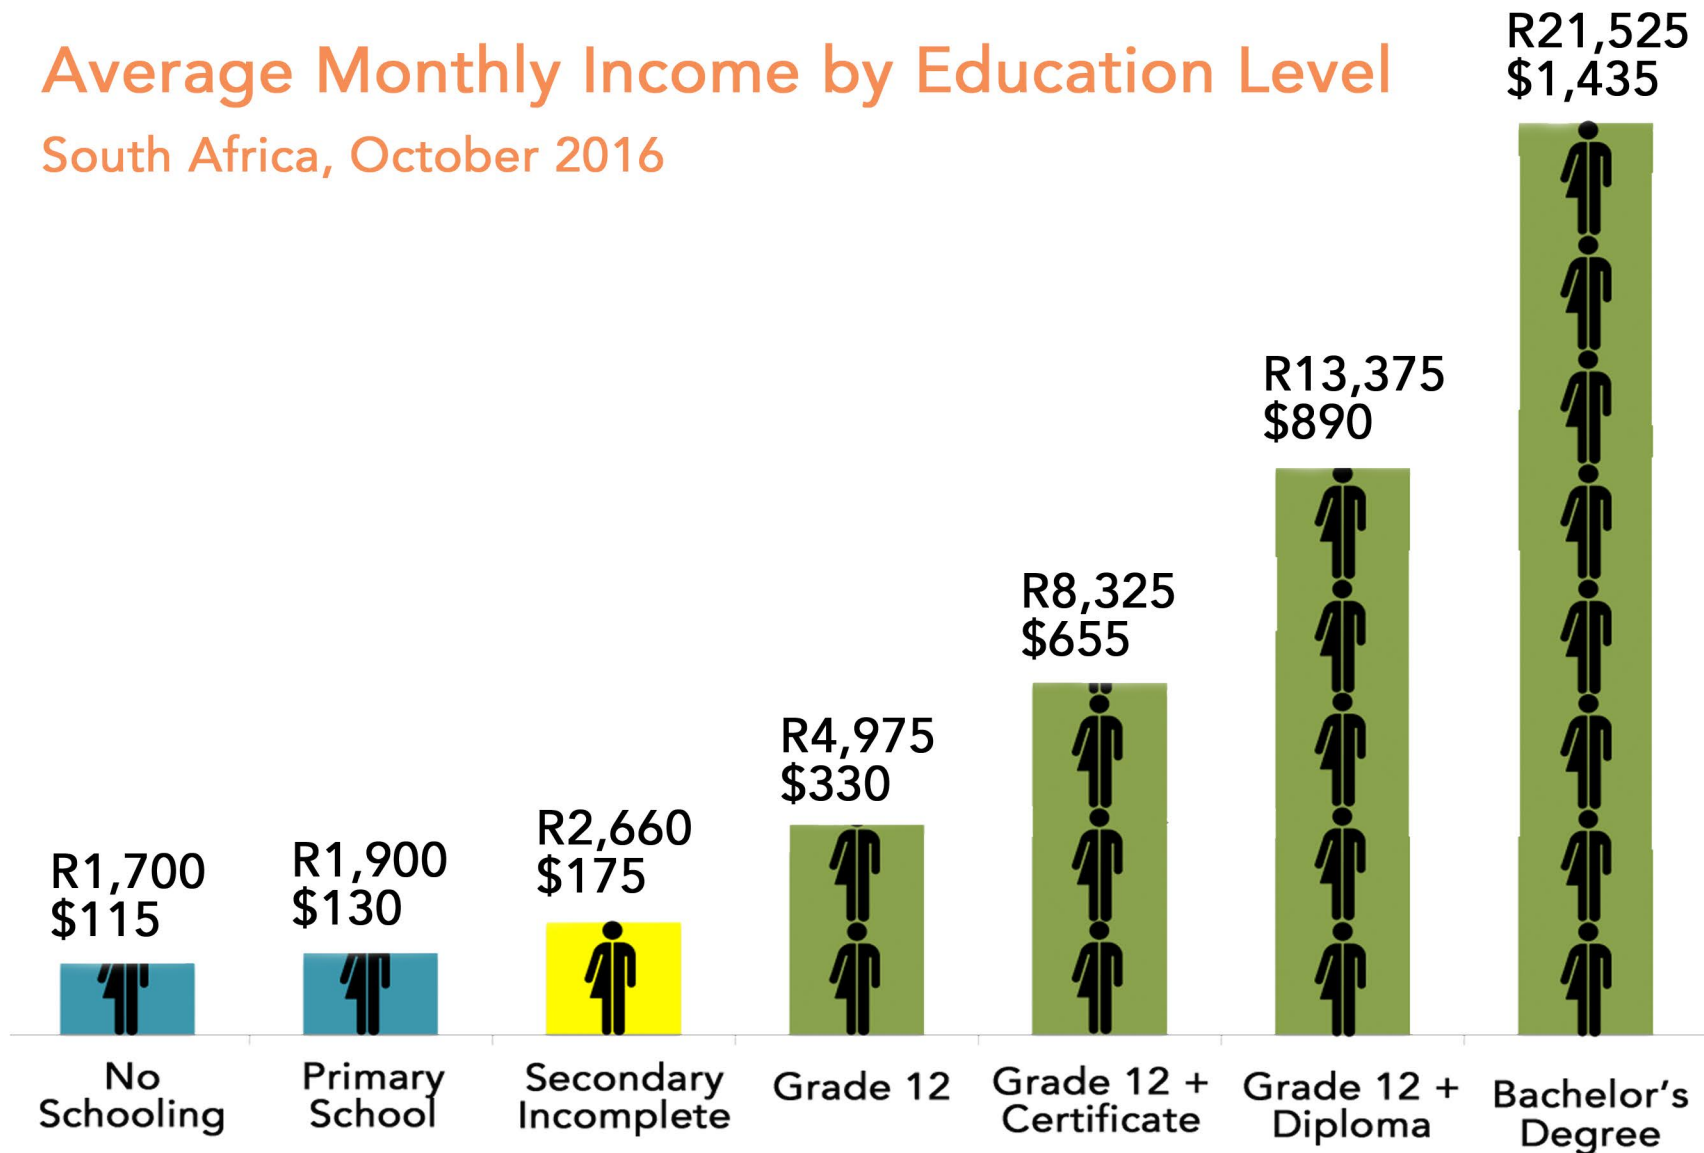

Average Monthly Income by Education Level

South Africa, October 2016

R1.0M
\$65K

R1.2M
\$80K

R1.6M
\$105K

R3.0M
\$200K

R5.0M
\$335K

R8.4M
\$560K

R12.9M
\$860K

Estimated Lifetime Income by Education Level

Numbers are rounded for easier discussion.

Data: Statistics South Africa, Analytico
Graphics: Infinite Family